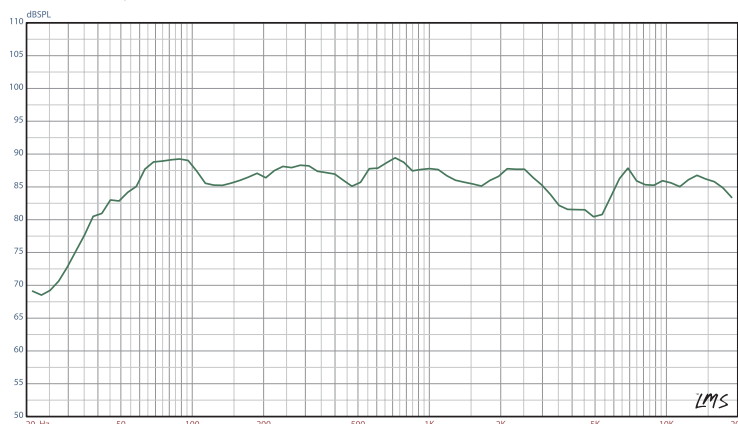

DIMENSIONS

ACCESSORIES

The below accessories are sold separately.

BLANK PLATE: BP-6

NEW CONSTRUCTION BRACKET: NCB-6

REAR ENCLOSURE: BB-S

FREQUENCY RESPONSE GRAPH

*Warranted for 25 (twenty-five) years from date of purchase to be free from defects and workmanship. For more information see your RBH dealer.