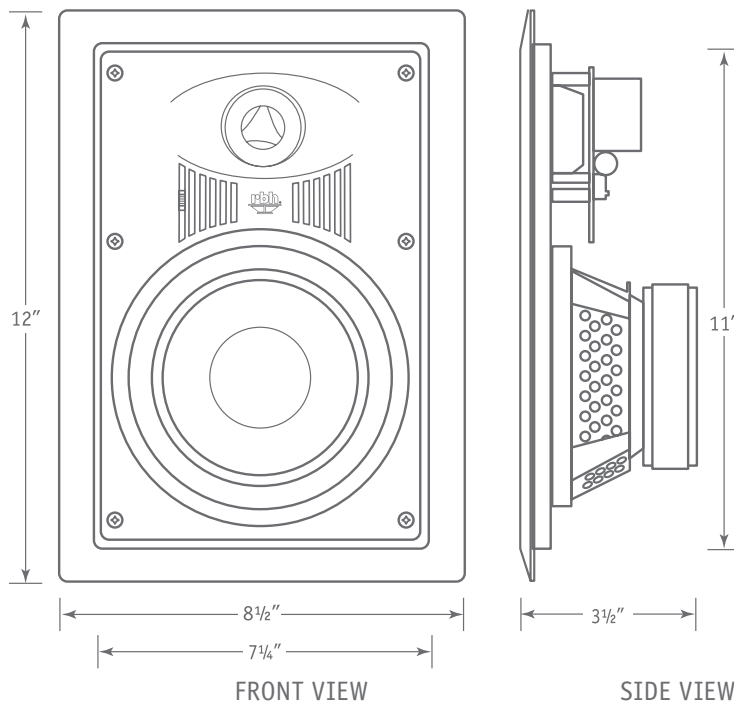

White Frame (paintable)

GRILLE

White (paintable)

CUTOUT DIMENSIONS

7¼" (184mm) W X 11" (279mm) H

FINSIHED DIMENSIONS

8½" W x 12" H x 3½" D
(216mm W x 305mm H x 89mm D)

WEIGHT

DIMENSIONS

ACCESSORIES

The below accessories are sold separately.

BLANK PLATE: BP-6

NEW CONSTRUCTION BRACKET: NCB-6

REAR ENCLOSURE: BB-S

FREQUENCY RESPONSE GRAPH

*Warranted for 25 (twenty-five) years from date of purchase to be free from defects and workmanship. For more information see your RBH dealer.