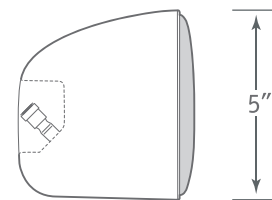

CABINET

Black or White Satin

GRILLE

Black or White Fabric

DIMENSIONS

14" W x 5" H x 4-1/2" D

(356mm W x 127mm H x 114mm D)

WEIGHT

C-4x

CENTER/LCR SPEAKER

DIMENSIONS

14"

FRONT VIEW

5"

4 1/2"

SIDE VIEW