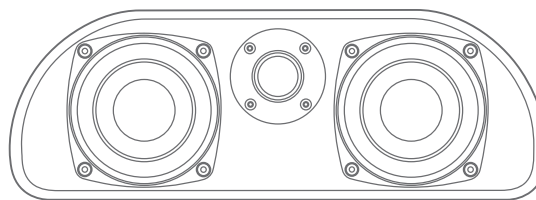

C-4x

CENTER/LCR SPEAKER

DIMENSIONS

14"

FRONT VIEW

5"

4 1/2"

SIDE VIEW